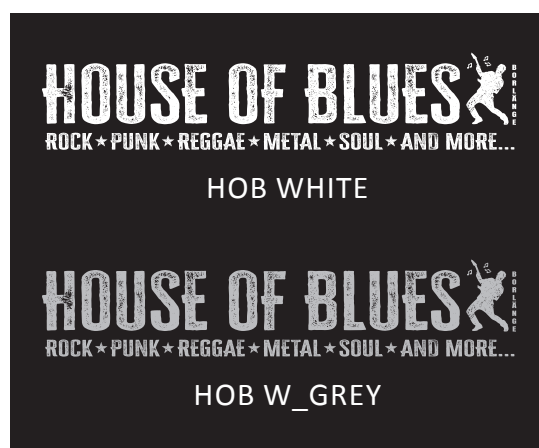

HOUSE OF BLUES

ROCK ★ PUNK ★ REGGAE ★ METAL ★ SOUL ★ AND MORE...

Grafisk profil House of Blues Borlänge

Typsnitt – Adobe fonts

Cheddar Gothic Rough Regular

Anton (Borlänge)

Färgkoder

 ORANGE

ROCK * PUNK * REGGAE * METAL * SOUL * AND MORE...

HOB BLACK ORANGE

HOUSE OF BLUES

ROCK * PUNK * REGGAE * METAL * SOUL * AND MORE...

HOB ORANGE BLACK

Svart/mörk bakgrund

HOB ORANGE

HOUSE OF BLUES

ROCK * PUNK * REGGAE * METAL * SOUL * AND MORE...

HOB WHITE ORANGE

HOUSE OF BLUES

ROCK * PUNK * REGGAE * METAL * SOUL * AND MORE...

HOB ORANGE WHITE

POSITIV: SVART / GRÅ (70% sv)

Vit/ljus bakgrund

HOB BLACK

HOUSE OF BLUES

ROCK * PUNK * REGGAE * METAL * SOUL * AND MORE...

HOB B_GREY

NEGATIV: VIT / GRÅ (30% sv)

Vit/ljus bakgrund

HOB WHITE

HOUSE OF BLUES

ROCK * PUNK * REGGAE * METAL * SOUL * AND MORE...